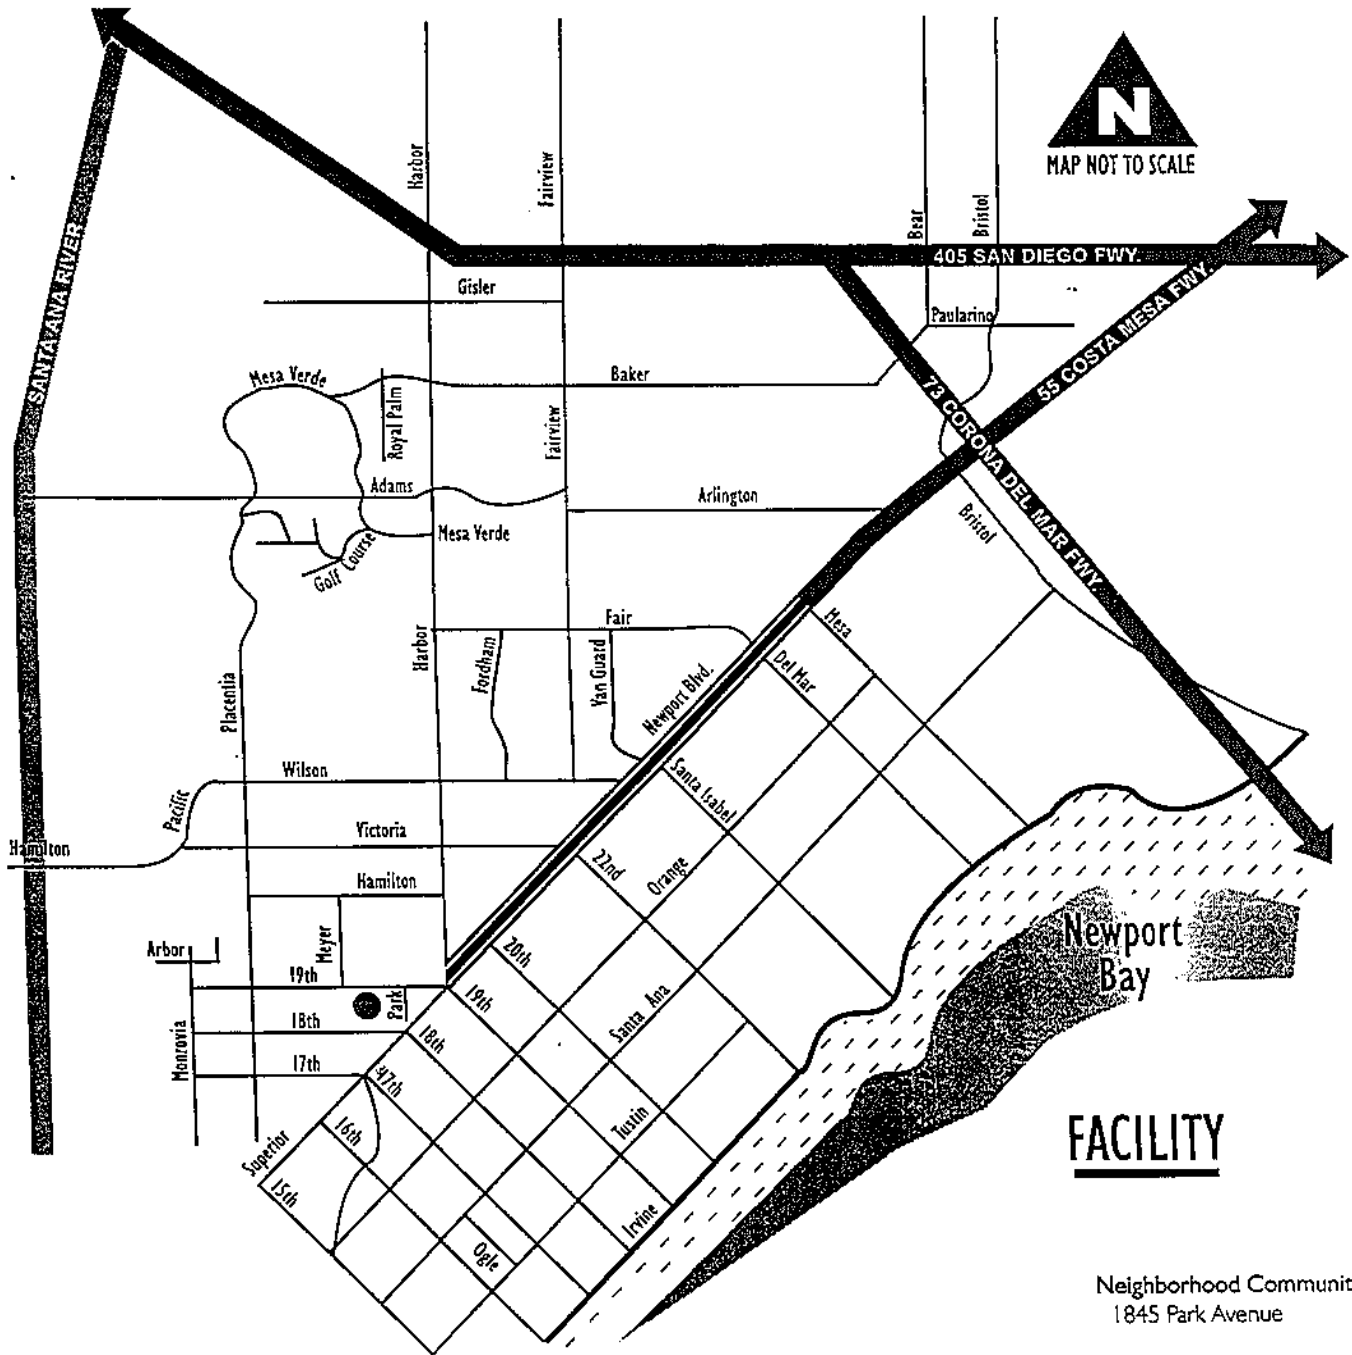

CITY OF COSTA MESA

Neighborhood Community Center
1845 Park Avenue

NEIGHBORHOOD COMMUNITY CENTER
DRIVING DIRECTIONS

- Costa Mesa Freeway (55) southbound ends at 19th Street.

- Turn right westbound on 19th Street.

- Continue on 19th Street past Harbor Blvd.

- The first signal past Harbor Blvd. is Park, turn left southbound.

- The Neighborhood Community Center is 2 blocks south of 19th Street adjacent to Costa Mesa Fire Station #3.

NCC

1845 PARK

714 327-7527